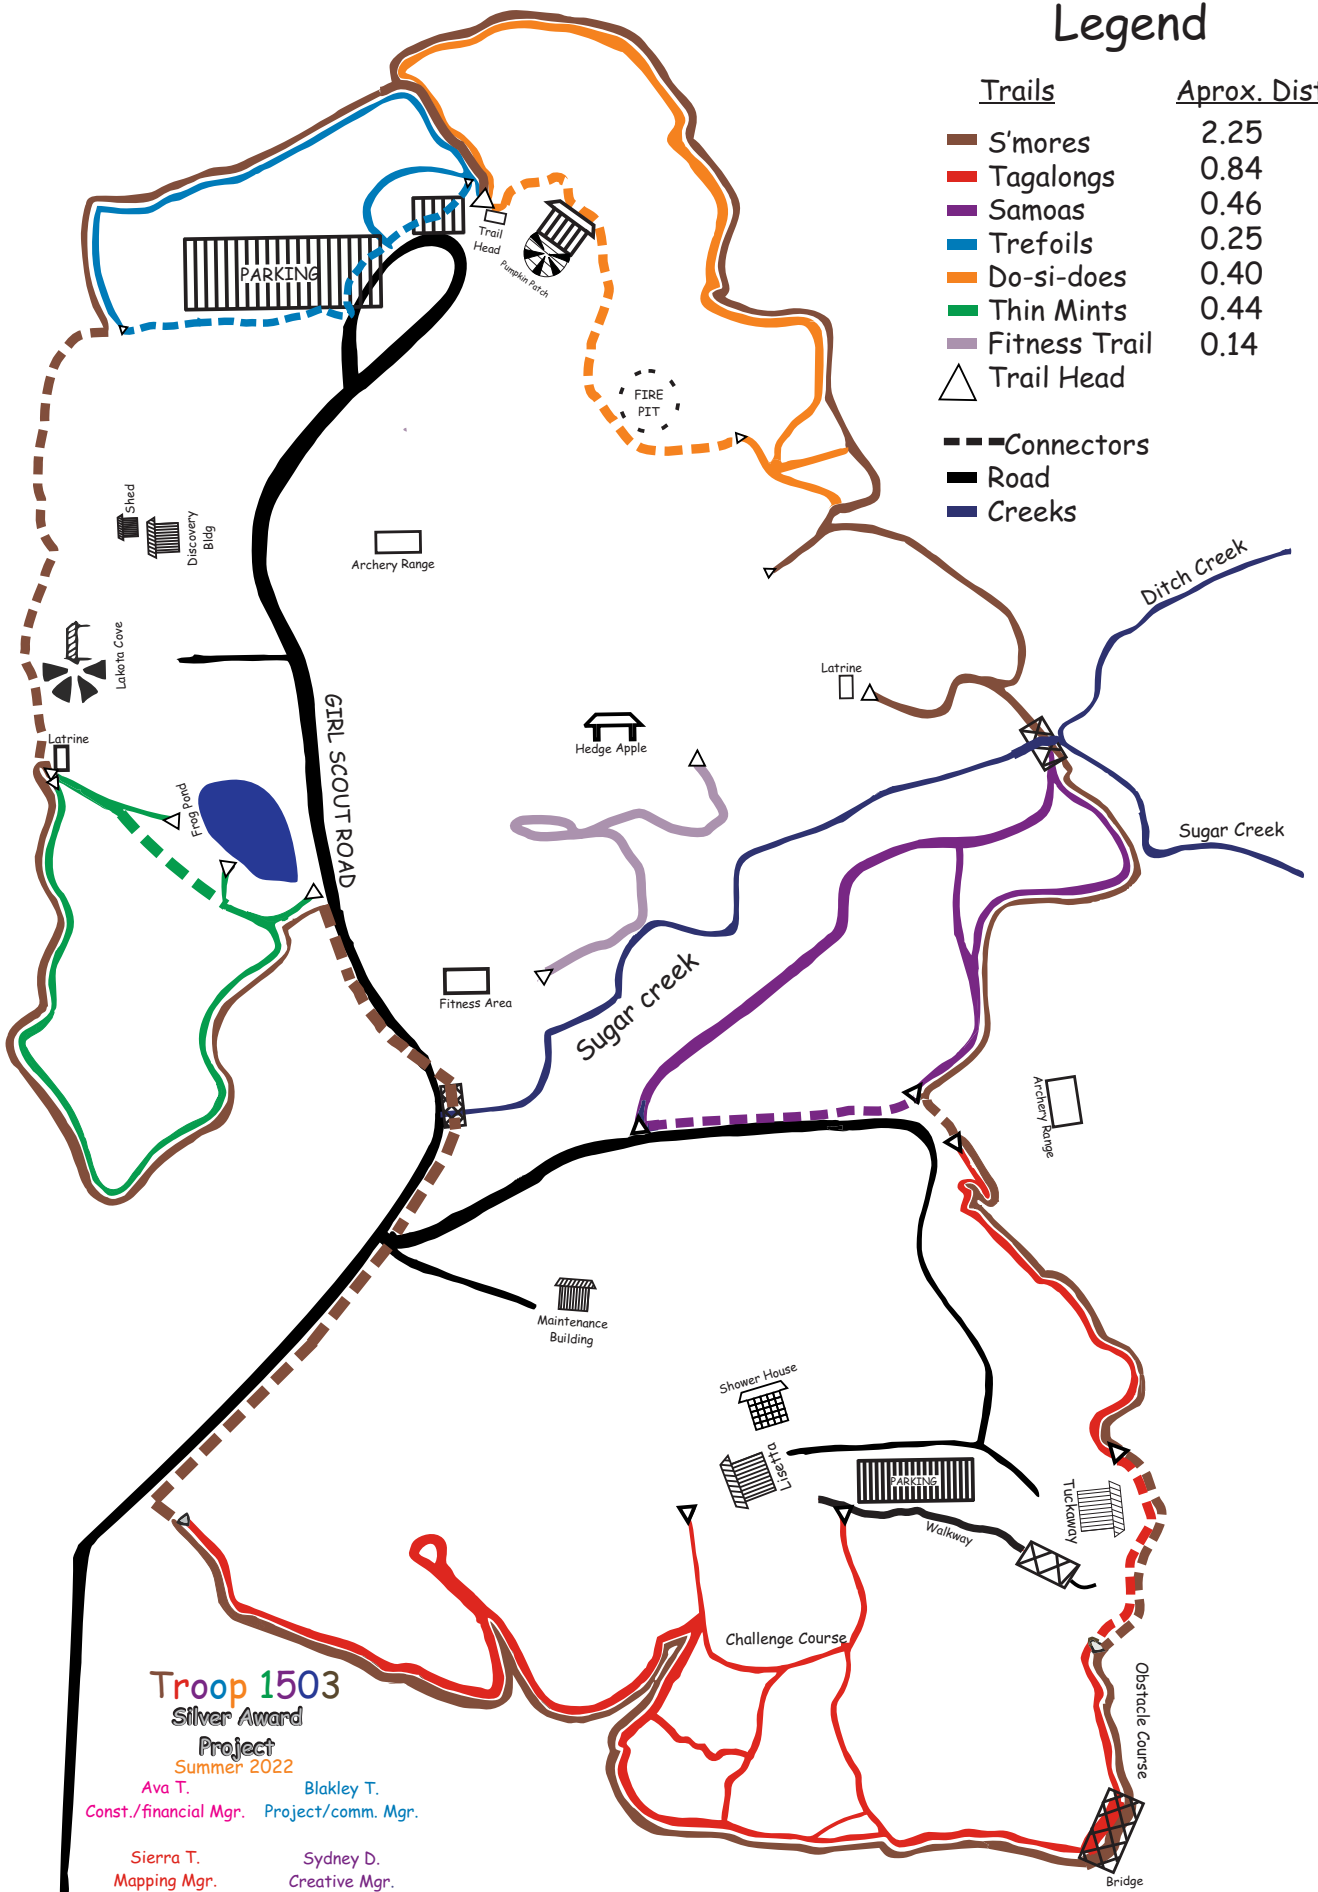

Camp Torqua's Legend

Trails Approx. Dist

- S'mores 2.25
- Tagalongs 0.84
- Samoas 0.46
- Trefoils 0.25
- Do-si-does 0.40
- Thin Mints 0.44
- Fitness Trail 0.14
- △ Trail Head

- - - Connectors
- Road
- Creeks

Troop 1503
 Silver Award
 Project
 Summer 2022
 Ava T. Blakley T.
 Const./financial Mgr. Project/comm. Mgr.
 Sierra T. Sydney D.
 Mapping Mgr. Creative Mgr.